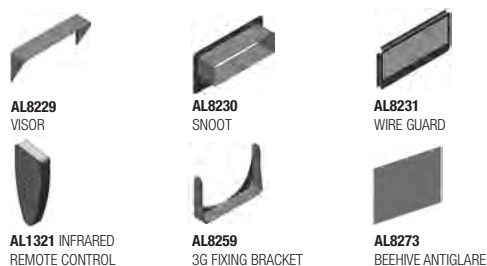

Allowing a smooth blending in every architectural background through its modern design and extremely sleek profile, **CAPITAL 200** delivers a powerful output from a compact body with outstanding performances. Fitted with a variety of optional high build and design optics groups for the utmost optical efficiency, this versatile floodlight also assures balanced projection and photometric flexibility tailored to the selective demands of the most sophisticated architectural needs.

CAPITAL 200

CAPITAL 200

GRIVEND 

BEAM ANGLE REFERENCE

| RGBW | | WHITE LIGHT | |
|-----------------|---------------------|-----------------|---------------------|
| SPOT | 8° | SPOT | 12° |
| NARROW | 12° | NARROW | 15° |
| MEDIUM | 23° | MEDIUM | 25° |
| WIDE | 43° | WIDE | 47° |
| EXTRA WIDE | 68° | EXTRA WIDE | 61° |
| ELLIPTICAL | 11°x41° | ELLIPTICAL | 14°x39° |
| ELLIPTICAL WIDE | 22°x39° | ELLIPTICAL WIDE | 23°x37° |
| WALL WASH | 14°(5° incline)x37° | WALL WASH | 19°(5° incline)x38° |

MAX OUTPUT
16275 lm
(SP CW configuration)

PHOTOMETRIC DETAILS AVAILABLE ON OUR WEBSITE

FEATURES AND OPTIONS

ACCESSORIES

CODES

AL5010 CAPITAL 200

AL5012 CAPITAL 200 POLAR EDITION

OPTICS