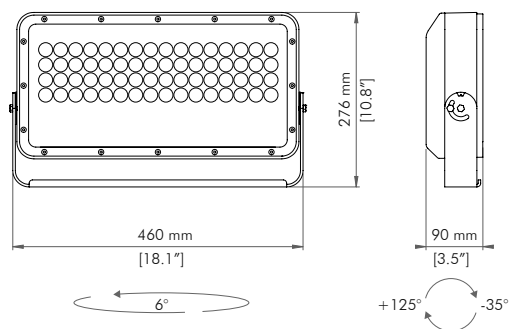

CAPITAL 200

GRIVEND